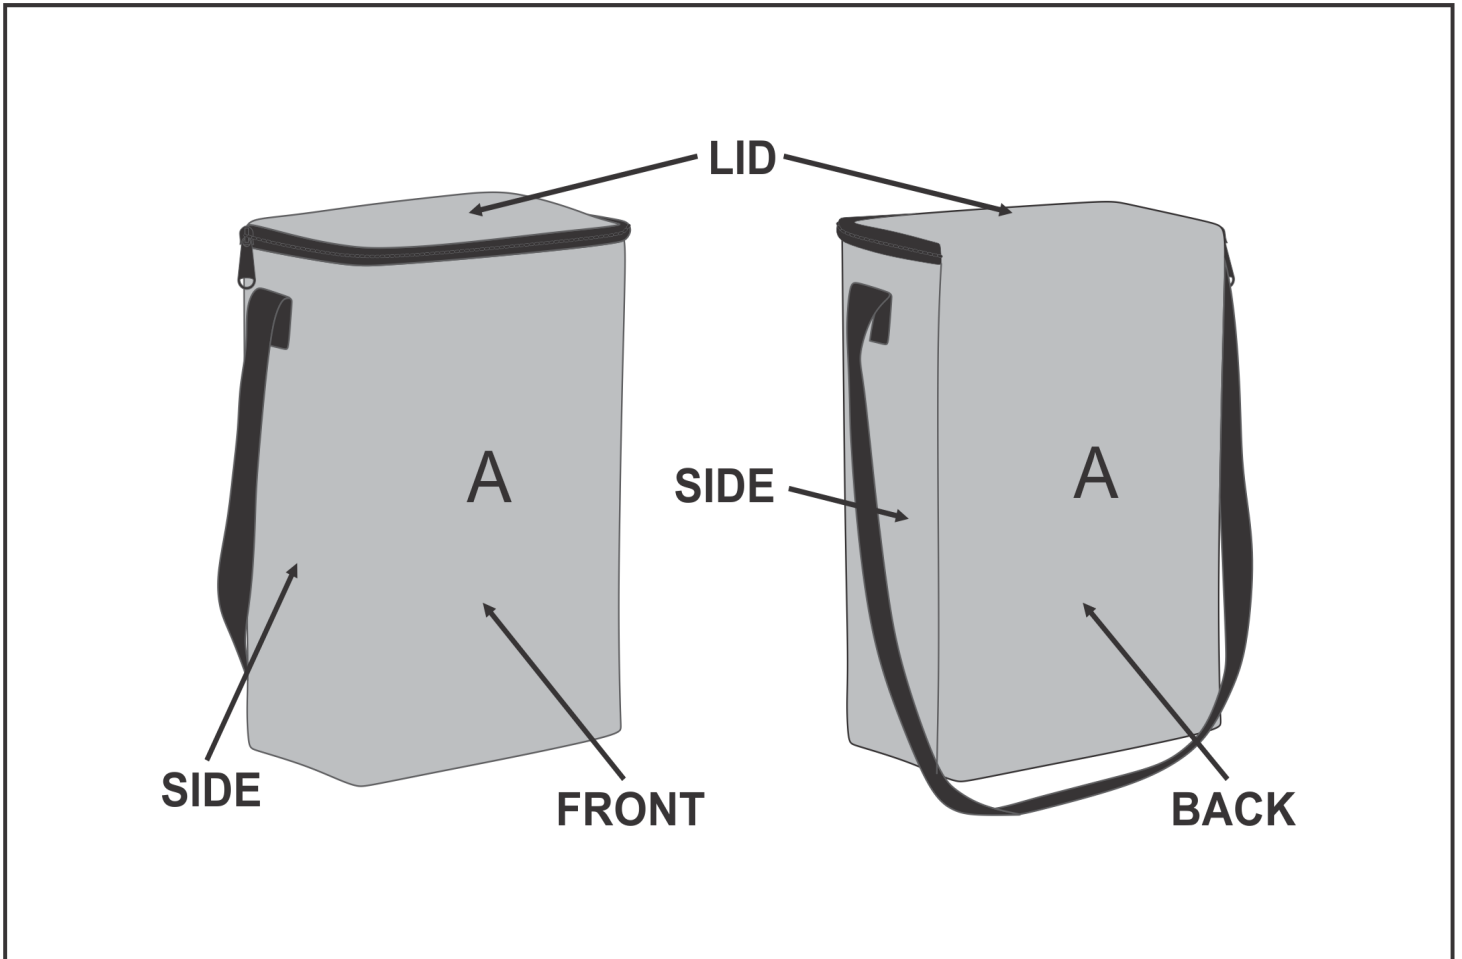

SG-HP-6-G

PPS Hoppla Chiller 16 Cooler Bag

Need to know:

- Includes 1-Position Sublimation (setup fees apply)
- Please Note: We cannot guarantee 100% logo Alignment on all Brandable Panels.

Branding Options:

Position	Branding Method (Branding Code)	No. of Colours	Dimension
A	Custom Sublimation A (CPSUB-A)	Full Colour	494mm wide x 941mm high